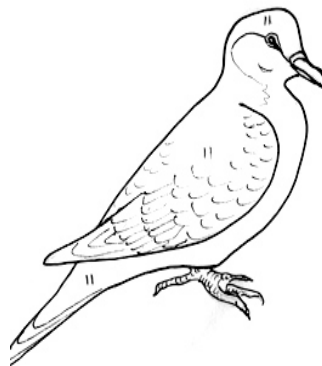

Rose-Breasted Grosbeak

Has a large thick bill. Returns in May. Beautiful call.

Killdeer

Will nest on the ground  
Its call is: "killdeer-killdeer-killdeer"

Tree Swallow

Swallows are swift and graceful flyers. In late summer, often sit in rows on wires.

Mourning Dove

Often seen on wires. Has a long tail and small head.

Indigo Bunting

Calls from the trees  
Extremely beautiful - Returns in late April