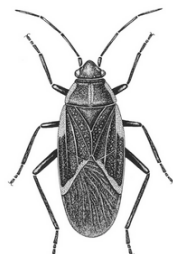

Decomposers

Centipede

3 inches – reddish orange
Don't Touch!

Firefly larva

Dark color – one inch

Nightcrawler

6 to 10 inches

Wireworm

Beetle larva
Orange in color
One inch in size

Red worm

2-4 inches

Snail or Slug

Slug does not have a shell

Worm egg on a finger

Worm egg

Yellow in color

Isopod

Gray / one inch

Millipede

gray/black -one inch
harmless

“Pinkie”

2 week old worm / pink in color
An observer can see inside its
body

www.oldnaturalist.com

Japanese Beetle Larva

Box Elder Bug

“Whitey”

Newborn worm / white in color/ looks like a
piece of white thread

www.oldnaturalist.com