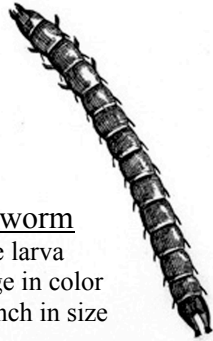

Decomposers

Centipede

3 inches – reddish orange
Don't Touch!

Firefly larva

Dark color – one inch

Nightcrawler

6 to 10 inches

Wireworm

Beetle larva
Orange in color
One inch in size

Red worm

2-4 inches

Snail or Slug

Slug does not have a shell

Worm egg on a finger

Worm egg

Yellow in color

Isopod

Gray / one inch

Millipede

gray/black -one inch
harmless

“Pinkie”

2 week old worm / pink in color
An observer can see inside its
body

www.oldnaturalist.com

Japanese Beetle Larva

Box Elder Bug

“Whitey”

Newborn worm / white in color/ looks like a
piece of white thread

www.oldnaturalist.com