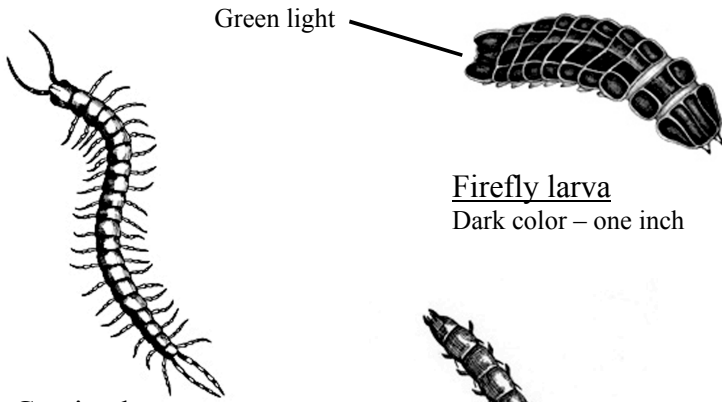

Decomposers

Centipede

3 inches – reddish orange
Don't Touch!

Firefly larva

Dark color – one inch

Nightcrawler

6 to 10 inches

Wireworm

Beetle larva
Orange in color
One inch in size

Red worm

2-4 inches

Snail or Slug

Slug does not have a shell

Worm egg on a finger

Worm egg

Yellow in color

Isopod

Gray / one inch

Millipede

gray/black -one inch
harmless

“Pinkie”

2 week old worm / pink in color
An observer can see inside its
body

www.oldnaturalist.com

Japanese Beetle Larva

Box Elder Bug

“Whitey”

Newborn worm / white in color/ looks like a
piece of white thread

www.oldnaturalist.com